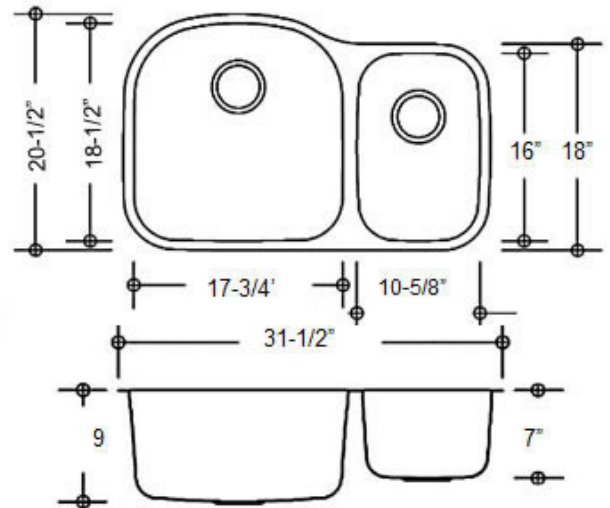

Also available in reverse configuration

OPTIONAL ACCESSORIES:

The following accessories are available for your sink

KB-18-SP3

Model	KB-18-SP3
Description:	70/30 Double Bowl Kitchen Sink
Material:	304 Premium Stainless Steel
Color:	Stainless Steel
Mounting options:	Under-Mount
Finish:	Brushed Satin
Thickness:	18 gauge
Sound proofing:	10 Point Sound Deadening System
Construction method:	Pressed
Drain size:	3-5/8" Standard USA/Canada
Fits cabinet size:	Made for cabinets 33" and Larger

INCLUSIONS:

Kazza Bella sink includes the following:
 Paper template for cut-out
 Mounting hardware for under-mount.