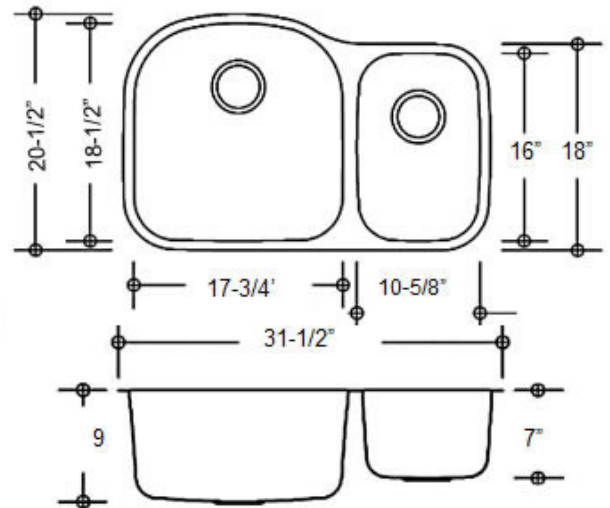

OPTIONAL ACCESSORIES:

The following accessories are available for your sink