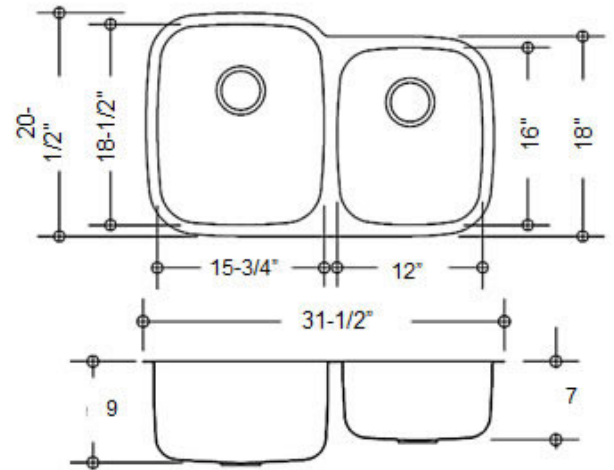

Also available in reverse configuration

OPTIONAL ACCESSORIES:

The following accessories are available for your sink

KB-18-SP4

Model:	KB-18-SP4
Description:	60/40 Double Bowl Kitchen Sink
Material:	304 Premium Stainless Steel
Color:	Stainless Steel
Mounting options:	Under-Mount
Finish:	Brushed Satin
Thickness:	18 gauge
Sound proofing:	10 Point Sound Deadening System
Construction method:	Pressed
Drain size:	3-5/8" Standard USA/Canada
Fits cabinet size:	Made for cabinets 33" and Larger

INCLUSIONS:

Kazza Bella sink includes the following:
 Paper template for cut-out
 Mounting hardware for under-mount.