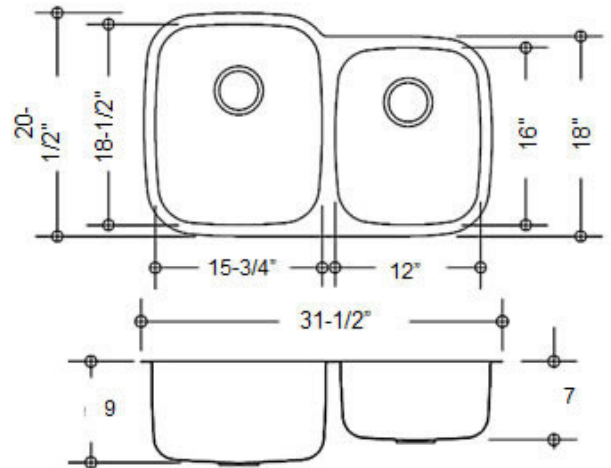

OPTIONAL ACCESSORIES:

The following accessories are available for your sink