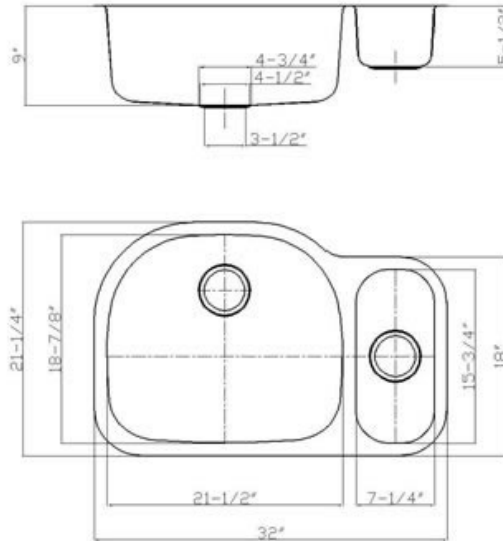

Also available in reverse configuration

OPTIONAL ACCESSORIES:

The following accessories are available for your sink

KB-16-SP10

Model:	KB-16-SP10
Description:	80/20 Double Bowl Kitchen Sink
Material:	304 Premium Stainless Steel
Color:	Stainless Steel
Mounting options:	Under-Mount
Finish:	Brushed Satin
Thickness:	16 gauge
Sound proofing:	10 Point Sound Deadening System
Construction method:	Pressed
Drain size:	3-5/8" Standard USA/Canada
Fits cabinet size:	Made for cabinets 33" and Larger

INCLUSIONS:

Kazza Chic sink includes the following:
 Paper template for cut-out
 Mounting hardware for under-mount.