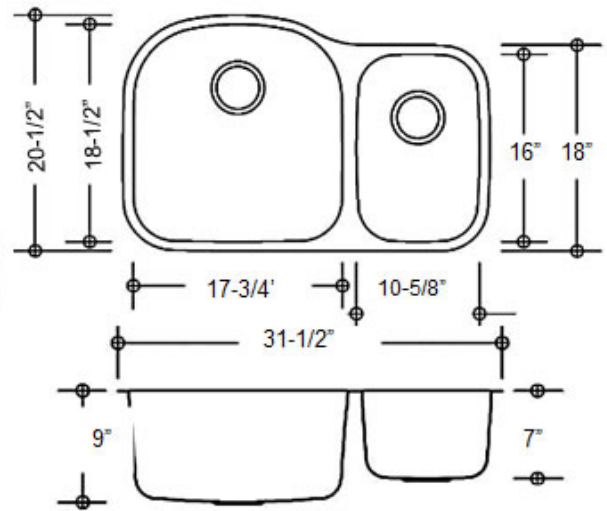

Available Reverse Configuration

OPTIONAL ACCESSORIES:

The following accessories are available for your sink

KB-16-SP3

Model:	KB-16-SP3
Description:	70/30 Double Bowl Kitchen Sink
Material:	304 Premium Stainless Steel
Color:	Stainless Steel
Mounting options:	Under-Mount
Finish:	Brushed Satin
Thickness:	16 gauge
Sound proofing:	10 Point Sound Deadening System
Construction method:	Pressed
Drain size:	3-5/8" Standard USA/Canada
Fits cabinet size:	Made for cabinets 33" and Larger

INCLUSIONS:

Kazza Chic sink includes the following:
 Paper template for cut-out
 Mounting hardware for under-mount.