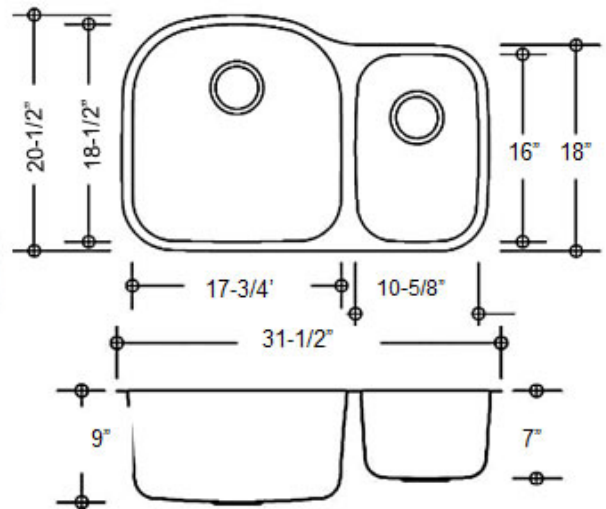

Available Reverse Configuration

OPTIONAL ACCESSORIES:

The following accessories are available for your sink

KB-16-SP3

Model	KB-16-SP3
Description:	70/30 Double Bowl Kitchen Sink
Material:	304 Premium Stainless Steel
Color:	Stainless Steel
Mounting options:	Under-Mount
Finish:	Brushed Satin
Thickness:	16 gauge
Sound proofing:	10 Point Sound Deadening System
Construction method:	Pressed
Drain size:	3-5/8" Standard USA/Canada
Fits cabinet size:	Made for cabinets 33" and Larger

INCLUSIONS:

Kazza Chic sink includes the following:
 Paper template for cut-out
 Mounting hardware for under-mount.