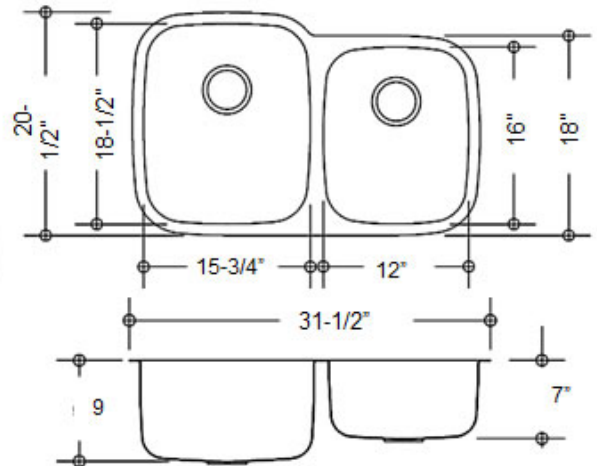

Available Reverse Configuration

OPTIONAL ACCESSORIES:

The following accessories are available for your sink

KB-16-SP4

Model	KB-16-SP4
Description:	60/40 Double Bowl Kitchen Sink
Material:	304 Premium Stainless Steel
Color:	Stainless Steel
Mounting options:	Under-Mount
Finish:	Brushed Satin
Thickness:	16 gauge
Sound proofing:	10 Point Sound Deadening System
Construction method:	Pressed
Drain size:	3-5/8" Standard USA/Canada
Fits cabinet size:	Made for cabinets 33" and Larger

INCLUSIONS:

Kazza Chic sink includes the following:
 Paper template for cut-out
 Mounting hardware for under-mount.