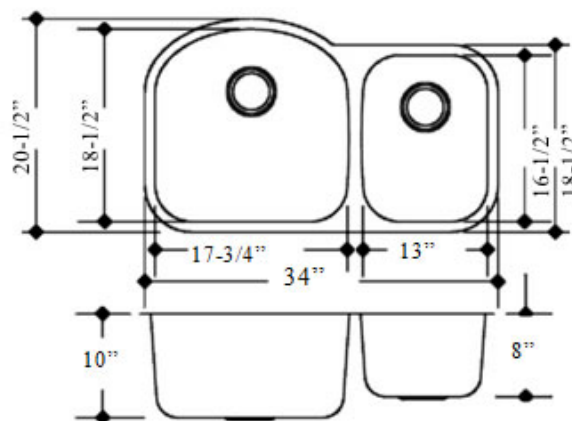

Available Reverse Configuration

OPTIONAL ACCESSORIES:

The following accessories are available for your sink

KG16-100

Model	KG16-100
Description:	70/30 Double Bowl Kitchen Sink
Material:	304 Premium Stainless Steel
Color:	Stainless Steel
Mounting options:	Under-Mount
Finish:	Brushed Satin
Thickness:	16 gauge
Sound proofing:	10 Point Sound Deadening System
Construction method:	Pressed
Drain size:	3-5/8" Standard USA/Canada
Fits cabinet size:	Made for cabinets 36" and Larger

INCLUSIONS:

Kazza Grand sink includes the following:
 Paper template for cut-out
 Mounting hardware for under-mount
 Grid to protect bottom of the sink and Stainless steel drain