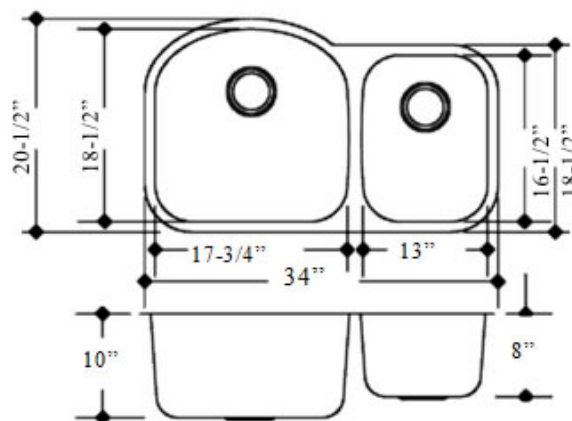

Available Reverse Configuration

OPTIONAL ACCESSORIES:

The following accessories are available for your sink

KG16-100

Model:	KG16-100
Description:	70/30 Double Bowl Kitchen Sink
Material:	304 Premium Stainless Steel
Color:	Stainless Steel
Mounting options:	Under-Mount
Finish:	Brushed Satin
Thickness:	16 gauge
Sound proofing:	10 Point Sound Deadening System
Construction method:	Pressed
Drain size:	3-5/8" Standard USA/Canada
Fits cabinet size:	Made for cabinets 36" and Larger

INCLUSIONS:

Kazza Grand sink includes the following:

Paper template for cut-out

Mounting hardware for under-mount

Grid to protect bottom of the sink and Stainless steel drain