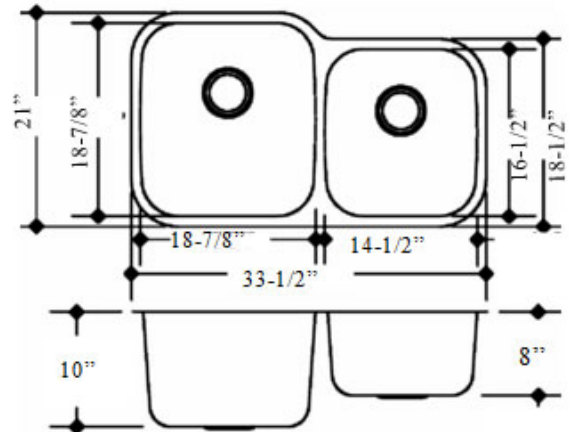

OPTIONAL ACCESSORIES:

The following accessories are available for your sink

KG16-400

Model:	KG16-400
Description:	60/40 Double Bowl Kitchen Sink
Material:	304 Premium Stainless Steel
Color:	Stainless Steel
Mounting options:	Under-Mount
Finish:	Brushed Satin
Thickness:	16 gauge
Sound proofing:	10 Point Sound Deadening System
Construction method:	Pressed
Drain size:	3-5/8" Standard USA/Canada
Fits cabinet size:	Made for cabinets 36" and Larger

INCLUSIONS:

Kazza Grand sink includes the following:
Paper template for cut-out
Mounting hardware for under-mount
Grid to protect bottom of the sink and Stainless steel drain