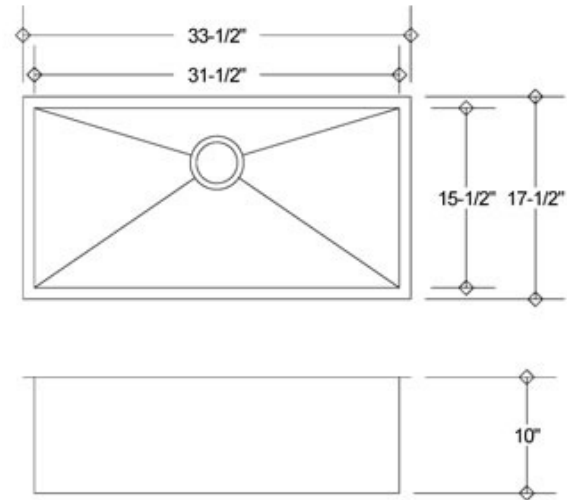

KAZZA HANDMADE

OPTIONAL ACCESSORIES:

The following accessories are available for your sink

KH16-100

Model	KH16-100
Description:	33" Large Square Kitchen Sink 0 Radius
Material:	304 Premium Stainless Steel
Color:	Stainless Steel
Mounting options:	Under-Mount
Finish:	Brushed Satin
Thickness:	16 gauge
Sound proofing:	5 Point Sound Deadening System
Construction method:	Handmade
Drain size:	3-5/8" Standard USA/Canada
Fits cabinet size:	Made for cabinets 34" and Larger

INCLUSIONS:

Kazza Handmade sink includes the following:
Paper template for cut-out
Mounting hardware for under-mount.
Grid to protect bottom of the sink and Stainless steel drain

WWW.KAZZASINKS.COM