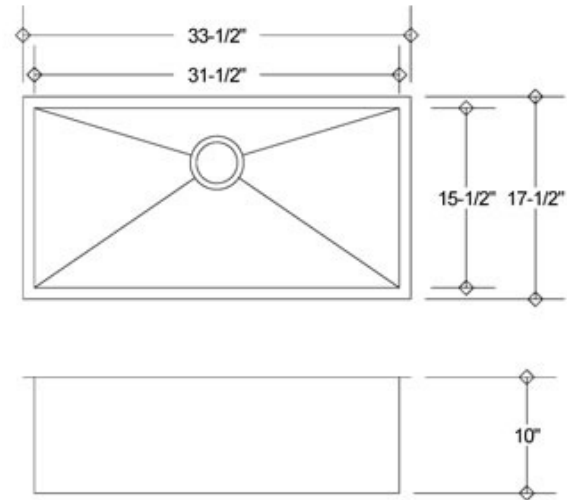

OPTIONAL ACCESSORIES:

The following accessories are available for your sink