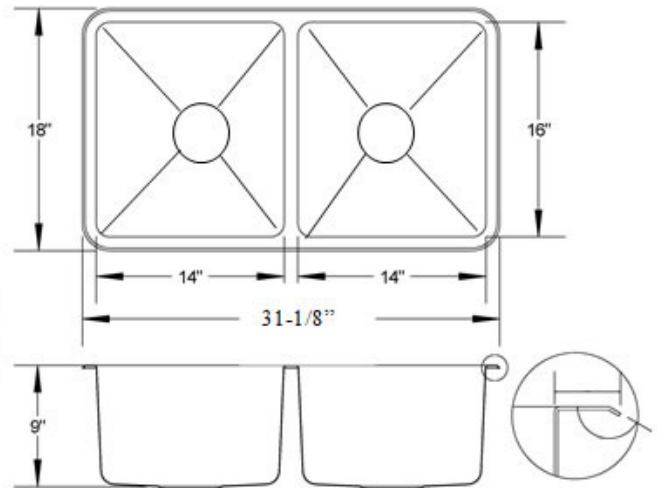

KAZZA HANDMADE

OPTIONAL ACCESSORIES:

The following accessories are available for your sink

KH16-1000

Model:	KH16-1000
Description:	Double Square 50/50 Kitchen Sink Radius 20
Material:	304 Premium Stainless Steel
Color:	Stainless Steel
Mounting options:	Under-Mount
Finish:	Brushed Satin
Thickness:	16 gauge
Sound proofing:	10 Point Sound Deadening System
Construction method:	Handmade
Drain size:	3-5/8" Standard USA/Canada
Fits cabinet size:	Made for cabinets 32" and Larger

INCLUSIONS:

Kazza Handmade sink includes the following:
Paper template for cut-out
Mounting hardware for under-mount & Drop-In.
Grid to protect bottom of the sink and Stainless steel drain

WWW.KAZZASINKS.COM