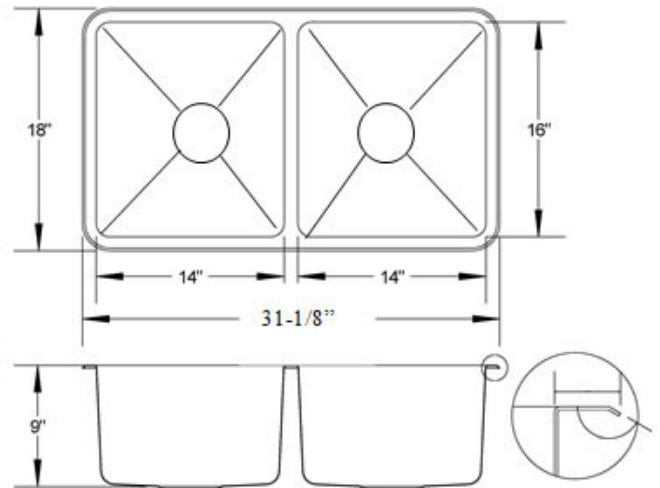

KAZZA HANDMADE

OPTIONAL ACCESSORIES:

The following accessories are available for your sink

KH16-1000

Model	KH16-1000
Description:	Double Square 50/50 Kitchen Sink Radius 20
Material:	304 Premium Stainless Steel
Color:	Stainless Steel
Mounting options:	Under-Mount
Finish:	Brushed Satin
Thickness:	16 gauge
Sound proofing:	10 Point Sound Deadening System
Construction method:	Handmade
Drain size:	3-5/8" Standard USA/Canada
Fits cabinet size:	Made for cabinets 32" and Larger

INCLUSIONS:

Kazza Handmade sink includes the following:
Paper template for cut-out
Mounting hardware for under-mount & Drop-In.
Grid to protect bottom of the sink and Stainless steel drain

WWW.KAZZASINKS.COM