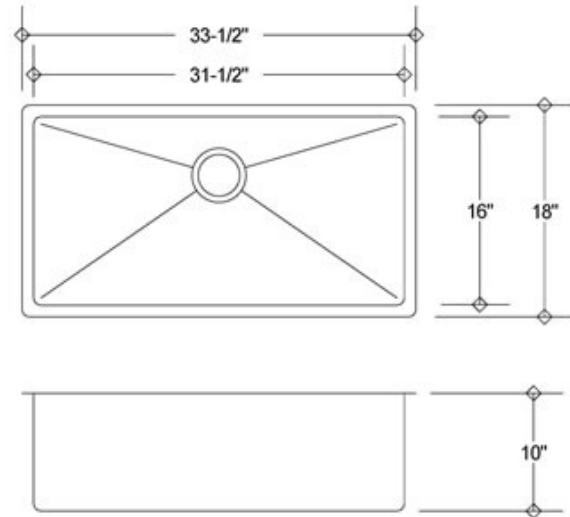

KAZZA HANDMADE

OPTIONAL ACCESSORIES:

The following accessories are available for your sink

KH16-100R

Model	KH16-100R
Description:	33" Large Square Kitchen Sink 20 Radius
Material:	304 Premium Stainless Steel
Color:	Stainless Steel
Mounting options:	Under-Mount
Finish:	Brushed Satin
Thickness:	16 gauge
Sound proofing:	5 Point Sound Deadening System
Construction method:	Handmade
Drain size:	3-5/8" Standard USA/Canada
Fits cabinet size:	Made for cabinets 34" and Larger

INCLUSIONS:

Kazza Handmade sink includes the following:
Paper template for cut-out
Mounting hardware for under-mount.
Grid to protect bottom of the sink and Stainless steel drain

WWW.KAZZASINKS.COM