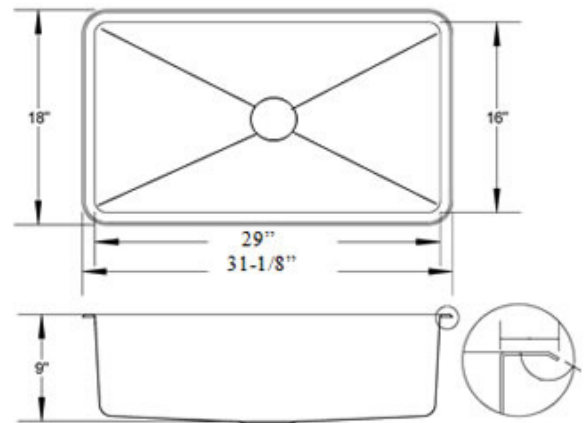

OPTIONAL ACCESSORIES:

The following accessories are available for your sink