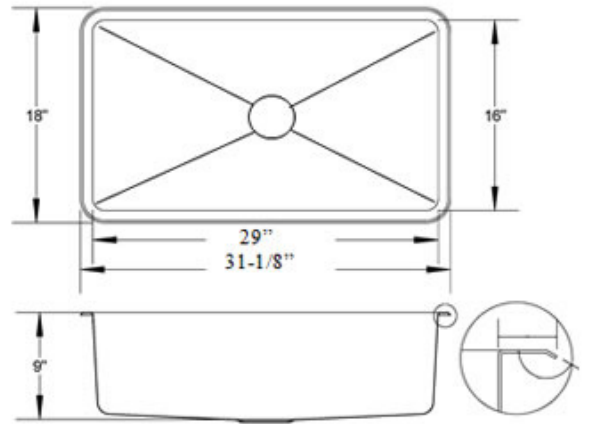

KAZZA

KAZZA HANDMADE

OPTIONAL ACCESSORIES:

The following accessories are available for your sink