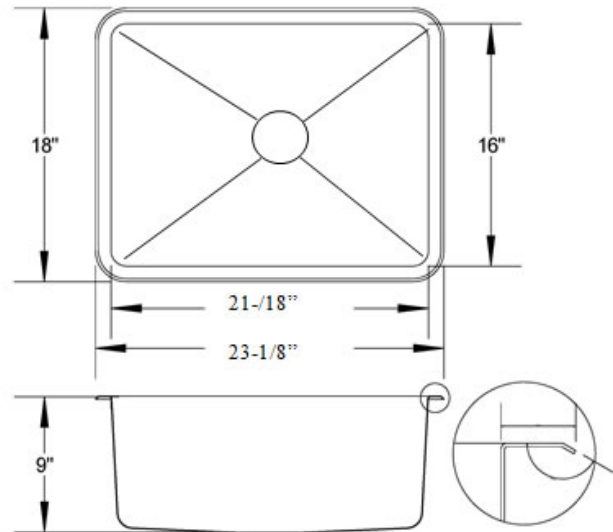

OPTIONAL ACCESSORIES:

The following accessories are available for your sink