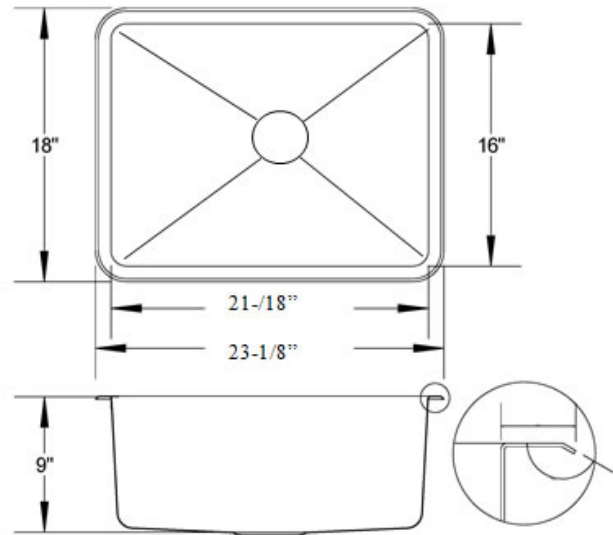

KAZZA HANDMADE

OPTIONAL ACCESSORIES:

The following accessories are available for your sink

KH16-1200

| | |
|-----------------------------|-----------------------------------|
| Model | KH16-1200 |
| Description: | 23" Square Kitchen Sink Radius 20 |
| Material: | 304 Premium Stainless Steel |
| Color: | Stainless Steel |
| Mounting options: | Under-Mount |
| Finish: | Brushed Satin |
| Thickness: | 16 gauge |
| Sound proofing: | 5 Point Sound Deadening System |
| Construction method: | Handmade |
| Drain size: | 3-5/8" Standard USA/Canada |
| Fits cabinet size: | Made for cabinets 24" and Larger |

INCLUSIONS:

Kazza Handmade sink includes the following:
Paper template for cut-out
Mounting hardware for under-mount & Drop-In.
Grid to protect bottom of the sink and Stainless steel drain

WWW.KAZZASINKS.COM