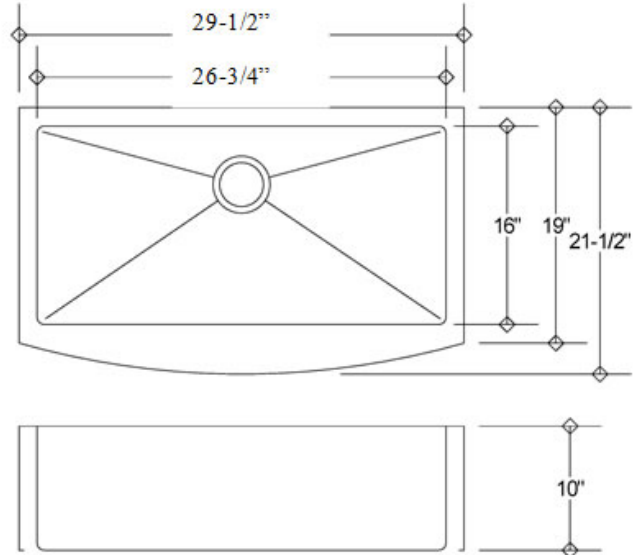

KAZZA HANDMADE

OPTIONAL ACCESSORIES:

The following accessories are available for your sink

KH16-1400

Model	KH16-1400
Description:	29"Farmer Sink Radius 20
Material:	304 Premium Stainless Steel
Color:	Stainless Steel
Mounting options:	Under-Mount
Finish:	Brushed Satin
Thickness:	16 gauge
Sound proofing:	4 Point Sound Deadening System
Construction method:	Handmade
Drain size:	3-5/8" Standard USA/Canada
Fits cabinet size:	Made for cabinets 30" and Larger

INCLUSIONS:

Kazza Handmade sink includes the following:
Paper template for cut-out
Mounting hardware for under-mount.
Grid to protect bottom of the sink and Stainless steel drain

WWW.KAZZASINKS.COM