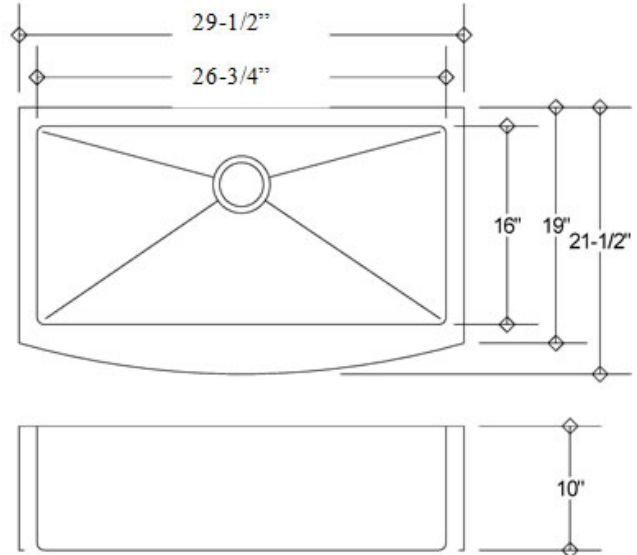

OPTIONAL ACCESSORIES:

The following accessories are available for your sink