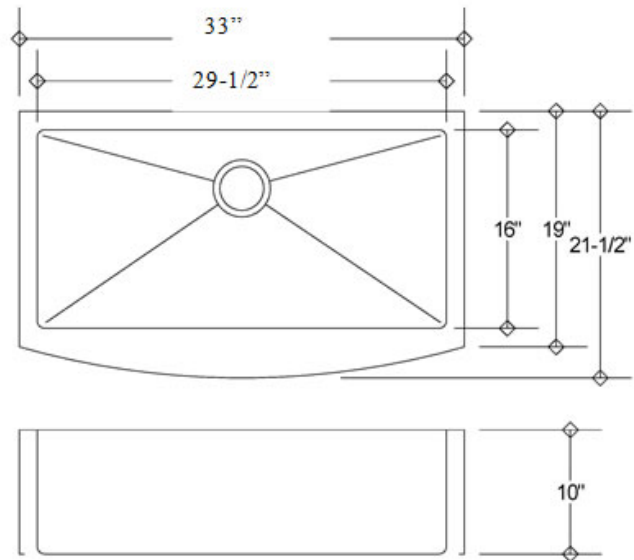

KAZZA HANDMADE

OPTIONAL ACCESSORIES:

The following accessories are available for your sink

KH16-1500

Model	KH16-1500
Description:	33" Farmer Sink Radius 20
Material:	304 Premium Stainless Steel
Color:	Stainless Steel
Mounting options:	Under-Mount
Finish:	Brushed Satin
Thickness:	16 gauge
Sound proofing:	4 Point Sound Deadening System
Construction method:	Handmade
Drain size:	3-5/8" Standard USA/Canada
Fits cabinet size:	Made for cabinets 34" and Larger

INCLUSIONS:

Kazza Handmade sink includes the following:
Paper template for cut-out
Mounting hardware for under-mount.
Grid to protect bottom of the sink and Stainless steel drain

WWW.KAZZASINKS.COM