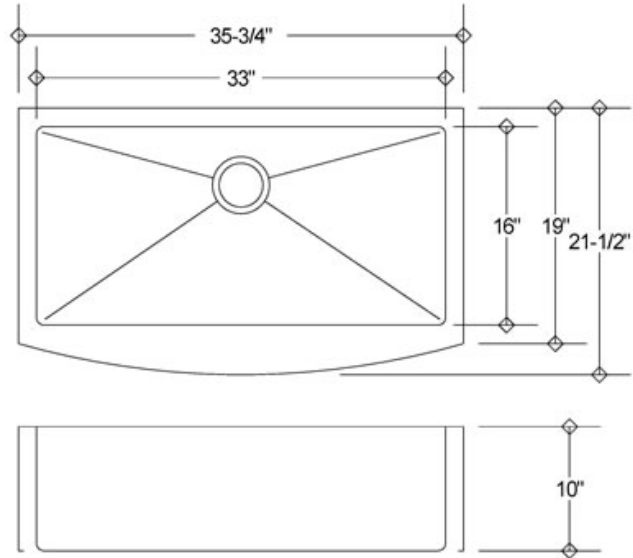

KAZZA HANDMADE

OPTIONAL ACCESSORIES:

The following accessories are available for your sink

KH16-1600

Model	KH16-1600
Description:	35" Farmer Sink Radius 20
Material:	304 Premium Stainless Steel
Color:	Stainless Steel
Mounting options:	Under-Mount
Finish:	Brushed Satin
Thickness:	16 gauge
Sound proofing:	4 Point Sound Deadening System
Construction method:	Handmade
Drain size:	3-5/8" Standard USA/Canada
Fits cabinet size:	Made for cabinets 36" and Larger

INCLUSIONS:

Kazza Handmade sink includes the following:
Paper template for cut-out
Mounting hardware for under-mount.
Grid to protect bottom of the sink and Stainless steel drain

WWW.KAZZASINKS.COM