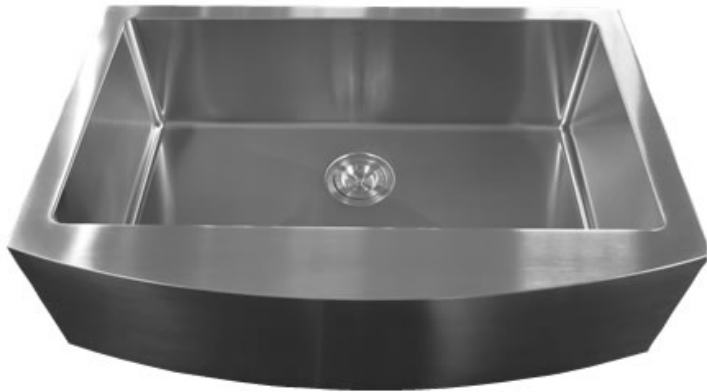

KAZZA HANDMADE

**OPTIONAL ACCESSORIES:**

The following accessories are available for your sink

# KH16-1600

<b>Model:</b>	KH16-1600
<b>Description:</b>	35" Farmer Sink Radius 20
<b>Material:</b>	304 Premium Stainless Steel
<b>Color:</b>	Stainless Steel
<b>Mounting options:</b>	Under-Mount
<b>Finish:</b>	Brushed Satin
<b>Thickness:</b>	16 gauge
<b>Sound proofing:</b>	4 Point Sound Deadening System
<b>Construction method:</b>	Handmade
<b>Drain size:</b>	3-5/8" Standard USA/Canada
<b>Fits cabinet size:</b>	Made for cabinets 36" and Larger

**INCLUSIONS:**

Kazza Handmade sink includes the following:  
Paper template for cut-out  
Mounting hardware for under-mount.  
Grid to protect bottom of the sink and Stainless steel drain

[WWW.KAZZASINKS.COM](http://WWW.KAZZASINKS.COM)