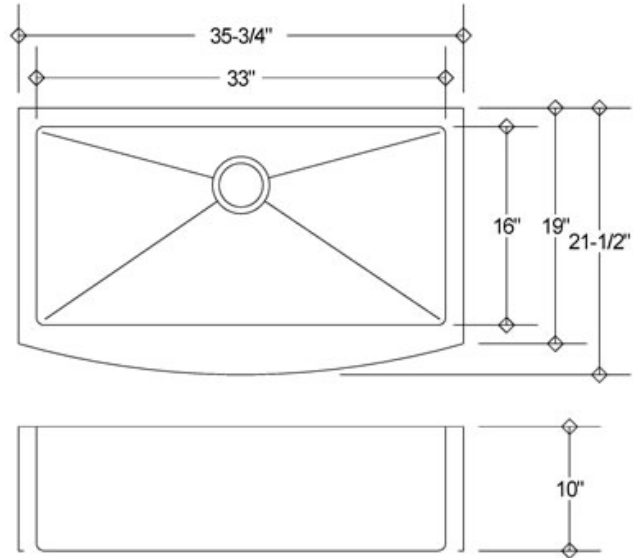

OPTIONAL ACCESSORIES:

The following accessories are available for your sink