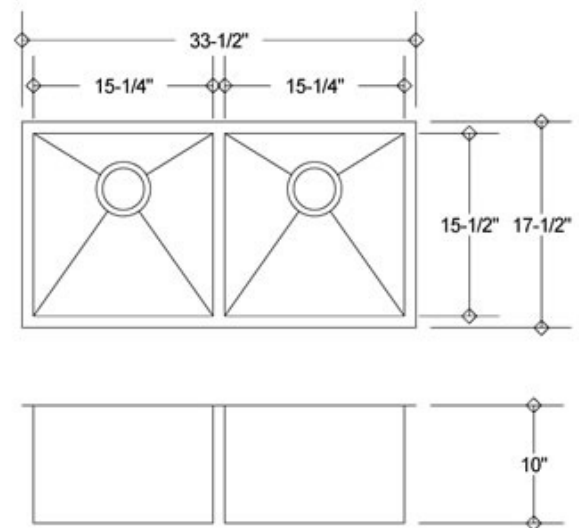

KAZZA HANDMADE

OPTIONAL ACCESSORIES:

The following accessories are available for your sink

KH16-200

| | |
|-----------------------------|-------------------------------------|
| Model | KH16-200 |
| Description: | Double Square Kitchen Sink 0 Radius |
| Material: | 304 Premium Stainless Steel |
| Color: | Stainless Steel |
| Mounting options: | Under-Mount |
| Finish: | Brushed Satin |
| Thickness: | 16 gauge |
| Sound proofing: | 10 Point Sound Deadening System |
| Construction method: | Handmade |
| Drain size: | 3-5/8" Standard USA/Canada |
| Fits cabinet size: | Made for cabinets 34" and Larger |

INCLUSIONS:

Kazza Handmade sink includes the following:
Paper template for cut-out
Mounting hardware for under-mount.
Grid to protect bottom of the sink and Stainless steel drain

WWW.KAZZASINKS.COM