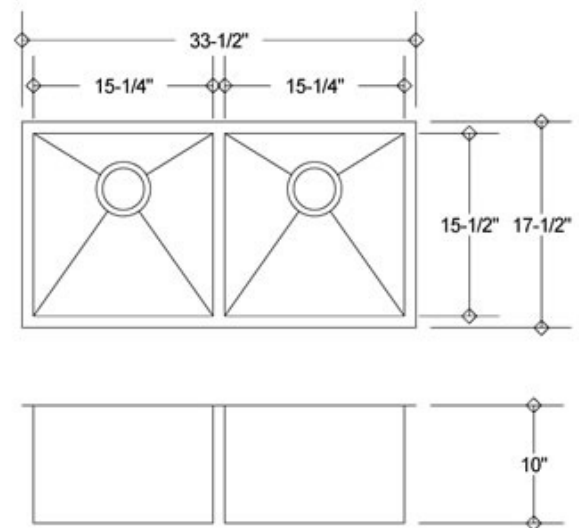

OPTIONAL ACCESSORIES:

The following accessories are available for your sink