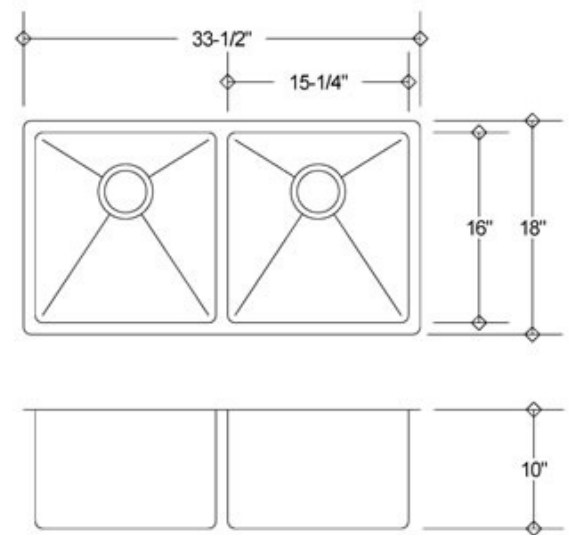

KAZZA HANDMADE

OPTIONAL ACCESSORIES:

The following accessories are available for your sink

KH16-200R

Model	KH16-200R
Description:	Double Square Kitchen Sink 20 Radius
Material:	304 Premium Stainless Steel
Color:	Stainless Steel
Mounting options:	Under-Mount
Finish:	Brushed Satin
Thickness:	16 gauge
Sound proofing:	10 Point Sound Deadening System
Construction method:	Handmade
Drain size:	3-5/8" Standard USA/Canada
Fits cabinet size:	Made for cabinets 34" and Larger

INCLUSIONS:

Kazza Handmade sink includes the following:
Paper template for cut-out
Mounting hardware for under-mount.
Grid to protect bottom of the sink and Stainless steel drain

WWW.KAZZASINKS.COM