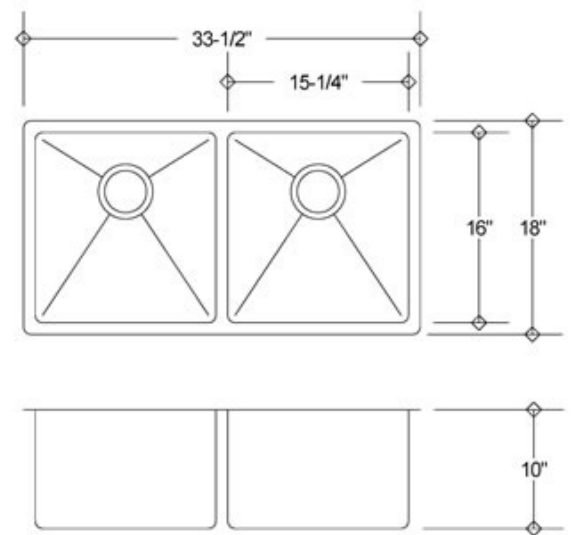

OPTIONAL ACCESSORIES:

The following accessories are available for your sink