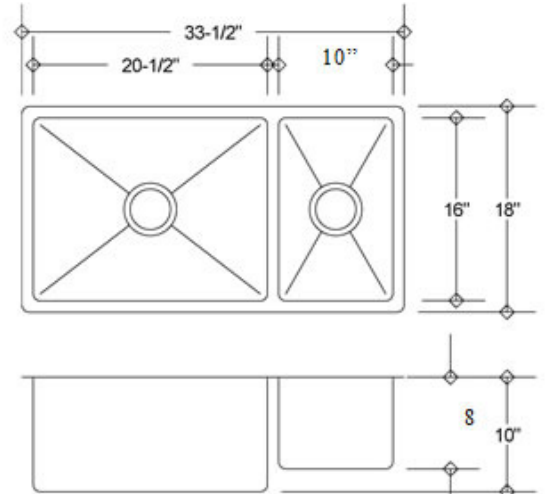

OPTIONAL ACCESSORIES:

The following accessories are available for your sink