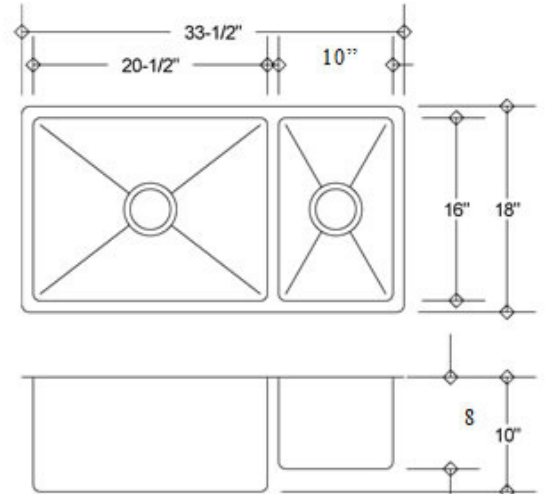

KAZZA

KAZZA HANDMADE

OPTIONAL ACCESSORIES:

The following accessories are available for your sink