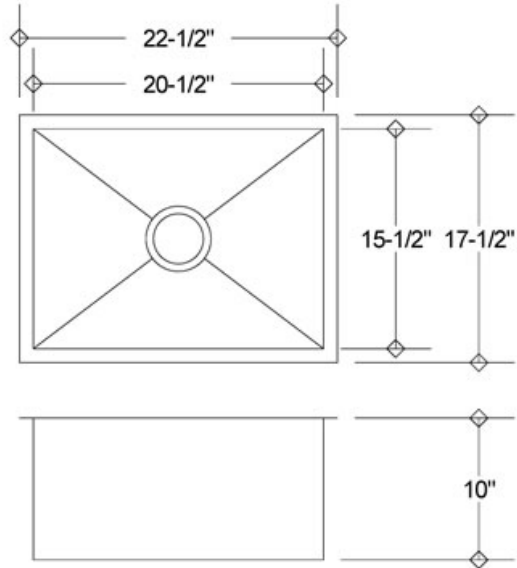

KAZZA HANDMADE

OPTIONAL ACCESSORIES:

The following accessories are available for your sink

KH16-400

Model:	KH16-400
Description:	Small Square Kitchen Sink 0 Radius
Material:	304 Premium Stainless Steel
Color:	Stainless Steel
Mounting options:	Under-Mount
Finish:	Brushed Satin
Thickness:	16 gauge
Sound proofing:	5 Point Sound Deadening System
Construction method:	Handmade
Drain size:	3-5/8" Standard USA/Canada
Fits cabinet size:	Made for cabinets 24" and Larger

INCLUSIONS:

Kazza Handmade sink includes the following:
Paper template for cut-out
Mounting hardware for under-mount.
Grid to protect bottom of the sink and Stainless steel drain

WWW.KAZZASINKS.COM