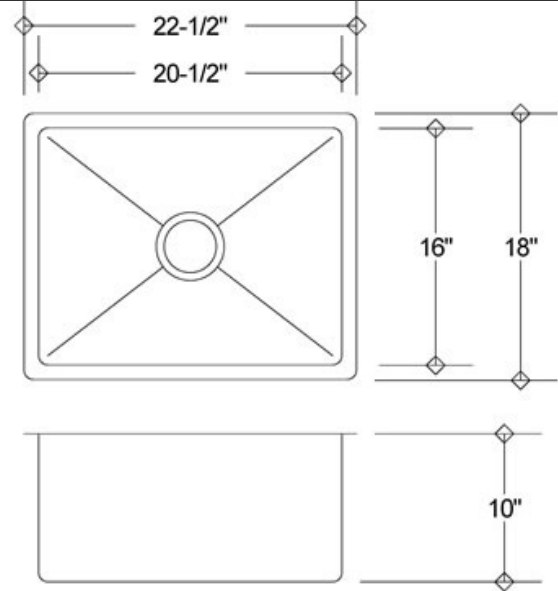

OPTIONAL ACCESSORIES:

The following accessories are available for your sink