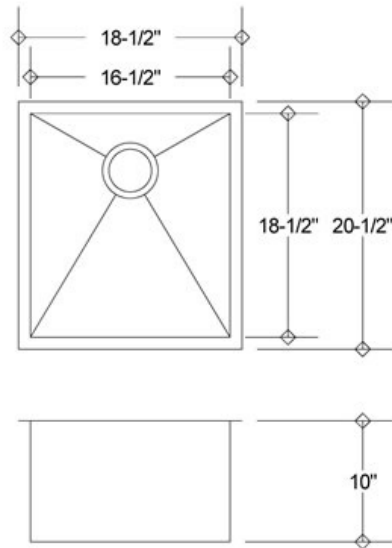

OPTIONAL ACCESSORIES:

The following accessories are available for your sink