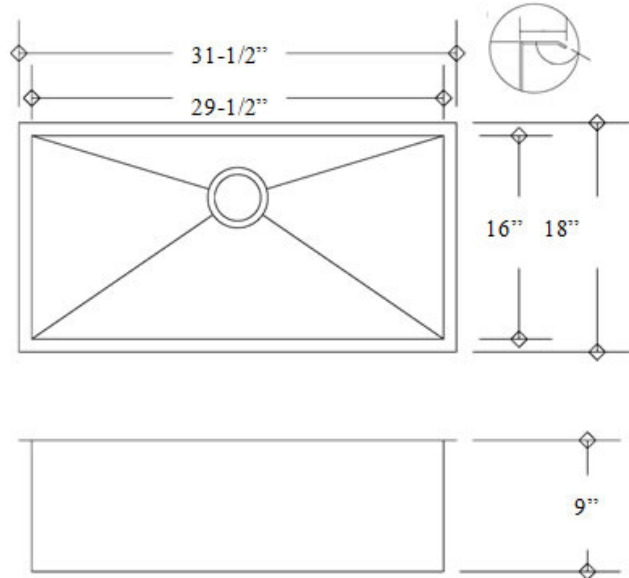

OPTIONAL ACCESSORIES:

The following accessories are available for your sink