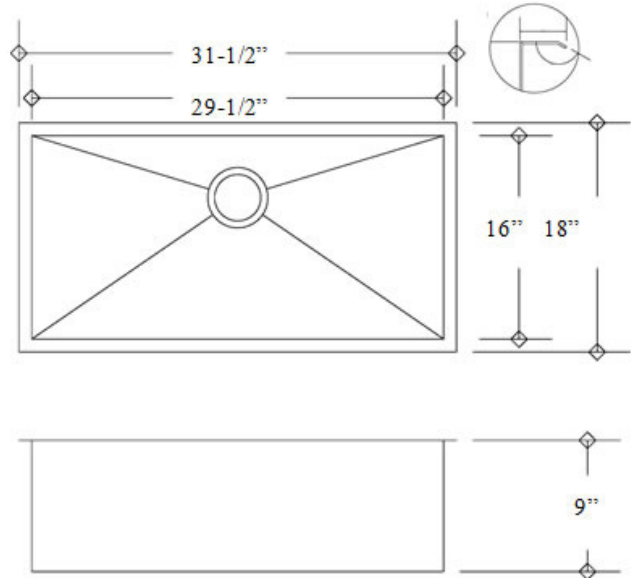

KAZZA HANDMADE

OPTIONAL ACCESSORIES:

The following accessories are available for your sink

KH16-600

Model	KH16-600
Description:	Double Square 70/30 Kitchen Sink 0 Radius
Material:	304 Premium Stainless Steel
Color:	Stainless Steel
Mounting options:	Under-Mount
Finish:	Brushed Satin
Thickness:	16 gauge
Sound proofing:	5 Point Sound Deadening System
Construction method:	Handmade
Drain size:	3-5/8" Standard USA/Canada
Fits cabinet size:	Made for cabinets 32" and Larger

INCLUSIONS:

Kazza Handmade sink includes the following:
Paper template for cut-out
Mounting hardware for under-mount & Drop-In.
Grid to protect bottom of the sink and Stainless steel drain

WWW.KAZZASINKS.COM