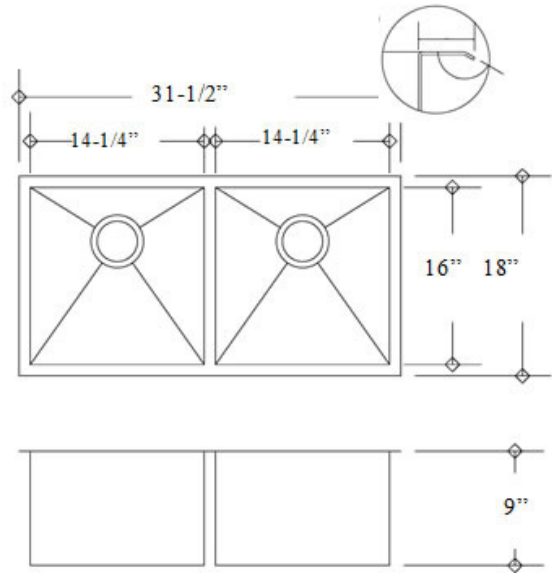

KAZZA HANDMADE

OPTIONAL ACCESSORIES:

The following accessories are available for your sink

KH16-700

| | |
|-----------------------------|---|
| Model | KH16-700 |
| Description: | Double Square 50/50 Kitchen Sink 0 Radius |
| Material: | 304 Premium Stainless Steel |
| Color: | Stainless Steel |
| Mounting options: | Under-Mount |
| Finish: | Brushed Satin |
| Thickness: | 16 gauge |
| Sound proofing: | 10 Point Sound Deadening System |
| Construction method: | Handmade |
| Drain size: | 3-5/8" Standard USA/Canada |
| Fits cabinet size: | Made for cabinets 32" and Larger |

INCLUSIONS:

Kazza Handmade sink includes the following:
Paper template for cut-out
Mounting hardware for under-mount & Drop-In.
Grid to protect bottom of the sink and Stainless steel drain

WWW.KAZZASINKS.COM