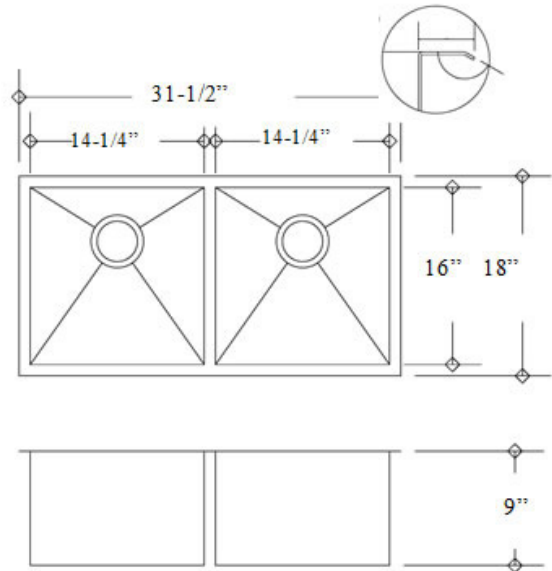

KAZZA HANDMADE

OPTIONAL ACCESSORIES:

The following accessories are available for your sink

KH16-700

Model:	KH16-700
Description:	Double Square 50/50 Kitchen Sink 0 Radius
Material:	304 Premium Stainless Steel
Color:	Stainless Steel
Mounting options:	Under-Mount
Finish:	Brushed Satin
Thickness:	16 gauge
Sound proofing:	10 Point Sound Deadening System
Construction method:	Handmade
Drain size:	3-5/8" Standard USA/Canada
Fits cabinet size:	Made for cabinets 32" and Larger

INCLUSIONS:

Kazza Handmade sink includes the following:
Paper template for cut-out
Mounting hardware for under-mount & Drop-In.
Grid to protect bottom of the sink and Stainless steel drain

WWW.KAZZASINKS.COM