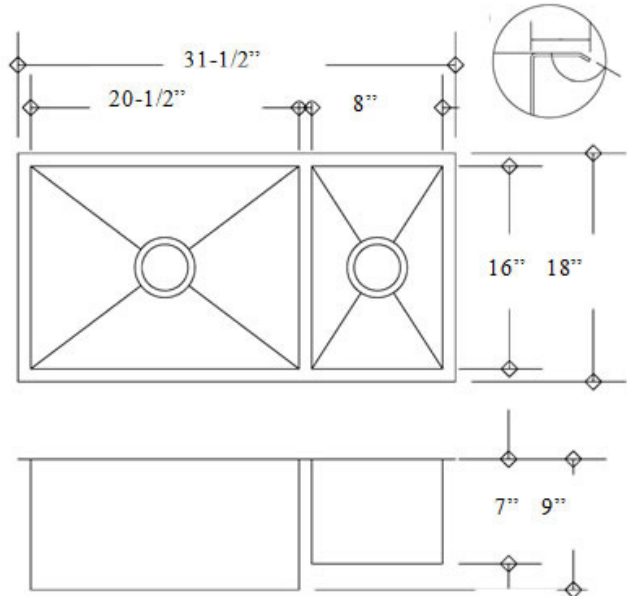

KAZZA HANDMADE

OPTIONAL ACCESSORIES:

The following accessories are available for your sink

KH16-800

Model:	KH16-800
Description:	Double Square 70/30 Kitchen Sink 0 Radius
Material:	304 Premium Stainless Steel
Color:	Stainless Steel
Mounting options:	Under-Mount
Finish:	Brushed Satin
Thickness:	16 gauge
Sound proofing:	10 Point Sound Deadening System
Construction method:	Handmade
Drain size:	3-5/8" Standard USA/Canada
Fits cabinet size:	Made for cabinets 32" and Larger

INCLUSIONS:

Kazza Handmade sink includes the following:
Paper template for cut-out
Mounting hardware for under-mount & Drop-In.
Grid to protect bottom of the sink and Stainless steel drain

WWW.KAZZASINKS.COM