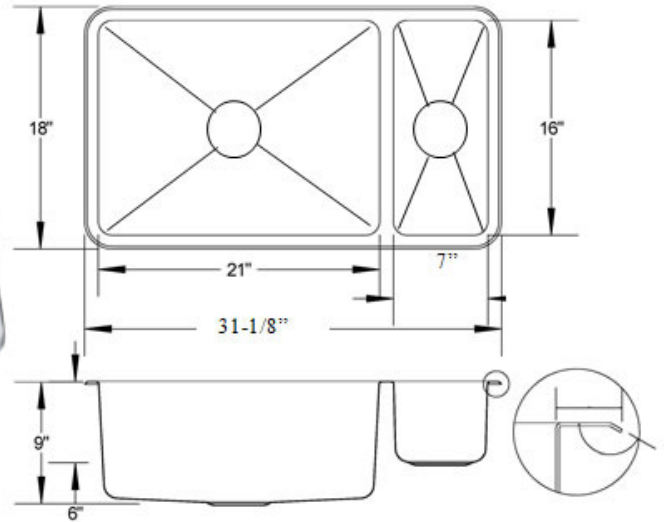

KAZZA HANDMADE

OPTIONAL ACCESSORIES:

The following accessories are available for your sink

KH16-900

Model	KH16-900
Description:	Double Square 80/20 Kitchen Sink 0 Radius
Material:	304 Premium Stainless Steel
Color:	Stainless Steel
Mounting options:	Under-Mount
Finish:	Brushed Satin
Thickness:	16 gauge
Sound proofing:	10 Point Sound Deadening System
Construction method:	Handmade
Drain size:	3-5/8" Standard USA/Canada
Fits cabinet size:	Made for cabinets 32" and Larger

INCLUSIONS:

Kazza Handmade sink includes the following:
Paper template for cut-out
Mounting hardware for under-mount & Drop-In.
Grid to protect bottom of the sink and Stainless steel drain

WWW.KAZZASINKS.COM