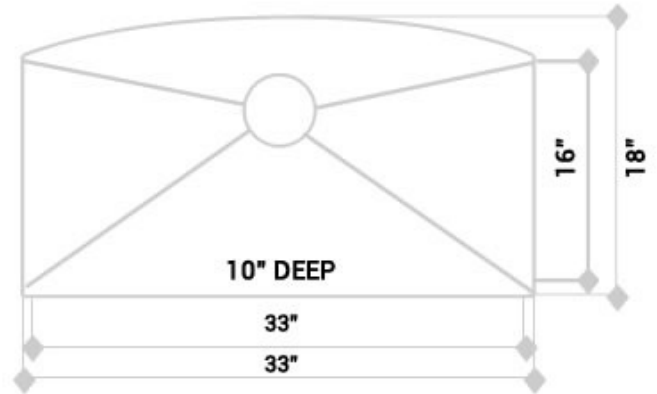

KAZZA HANDMADE

OPTIONAL ACCESSORIES:

The following accessories are available for your sink

KH16-N100

Model:	KH16-N100
Description:	33" D Shape Square Kitchen Sink 0 Radius
Material:	304 Premium Stainless Steel
Color:	Stainless Steel
Mounting options:	Under-Mount
Finish:	Brushed Satin
Thickness:	16 gauge
Sound proofing:	5 Point Sound Deadening System
Construction method:	Handmade
Drain size:	3-5/8" Standard USA/Canada
Fits cabinet size:	Made for cabinets 34" and Larger