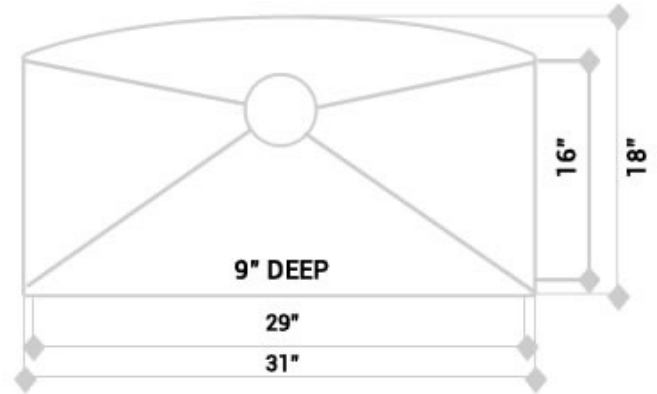

KAZZA HANDMADE

OPTIONAL ACCESSORIES:

The following accessories are available for your sink

KH16-N200

Model:	KH16-N200
Description:	29" D Shape Square Kitchen Sink 0 Radius
Material:	304 Premium Stainless Steel
Color:	Stainless Steel
Mounting options:	Under-Mount
Finish:	Brushed Satin
Thickness:	16 gauge
Sound proofing:	5 Point Sound Deadening System
Construction method:	Handmade
Drain size:	3-5/8" Standard USA/Canada
Fits cabinet size:	Made for cabinets 32" and Larger