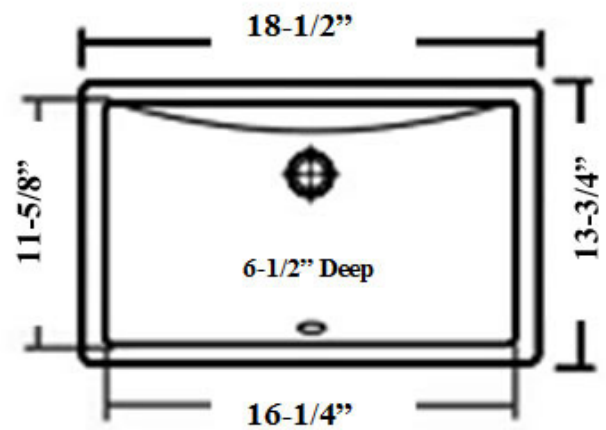

KAZZA PORCELAIN

KP-22

Model:	KP-22
Description:	Rectangular
Material:	Porcelain
Available Colors:	White and Bisque
Mounting Options:	Under-Mount
Drain Size:	1-1/2" Standard USA/Canada
Cabinet Size:	Made for cabinets 20" and Larger