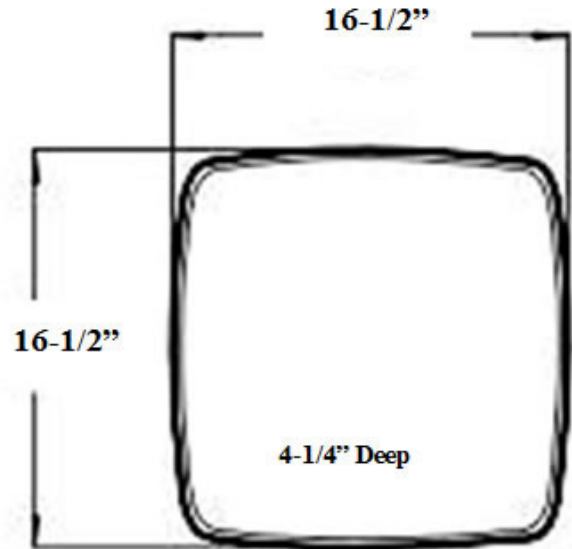

## KP-27

---

<b>Model:</b>	KP-27
<b>Description:</b>	Rectangular
<b>Material:</b>	Porcelain
<b>Available Colors:</b>	White and Bisque
<b>Mounting Options:</b>	Drop-In
<b>Drain Size:</b>	1-1/2" Standard USA/Canada
<b>Cabinet Size:</b>	Made for cabinets 24" and Larger