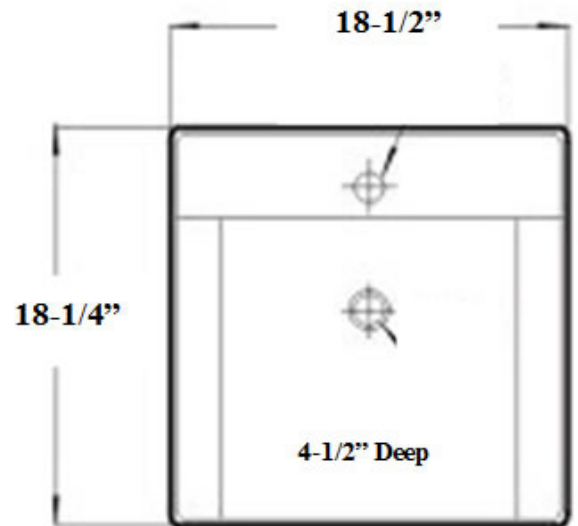

## KP-29

<b>MODEL</b>	KP-29
<b>DESCRIPTION:</b>	Rectangular
<b>MATERIAL:</b>	Porcelain
<b>AVAILABLE COLORS:</b>	White and Bisque
<b>MOUNTING OPTIONS:</b>	Drop-In
<b>DRAIN SIZE:</b>	1-1/2" Standard USA/Canada
<b>CABINET SIZE:</b>	Made for cabinets 20" and Larger