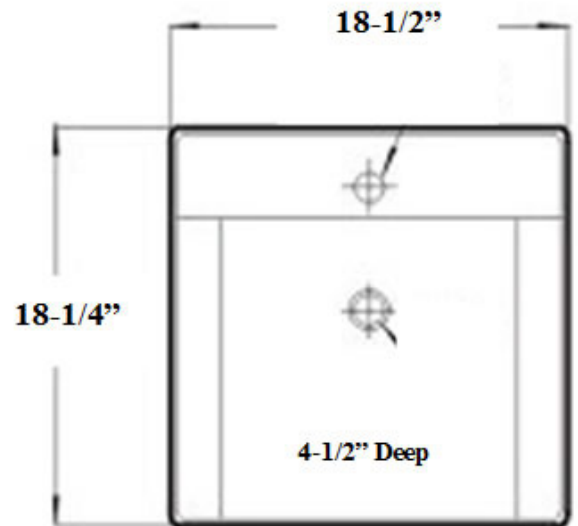

KAZZA PORCELAIN

KP-29

Model:	KP-29
Description:	Rectangular
Material:	Porcelain
Available Colors:	White and Bisque
Mounting Options:	Drop-In
Drain Size:	1-1/2" Standard USA/Canada
Cabinet Size:	Made for cabinets 20" and Larger