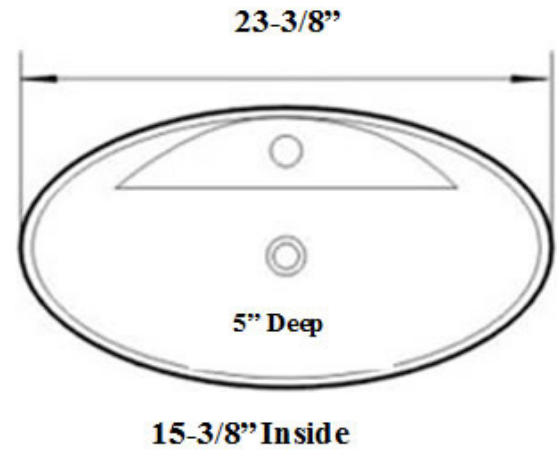

KAZZA PORCELAIN

KP-32

Model:	KP-32
Description:	Oval
Material:	Porcelain
Available Colors:	White and Bisque
Mounting Options:	Drop-In
Drain Size:	1-1/2" Standard USA/Canada
Cabinet Size:	Made for cabinets 24" and Larger