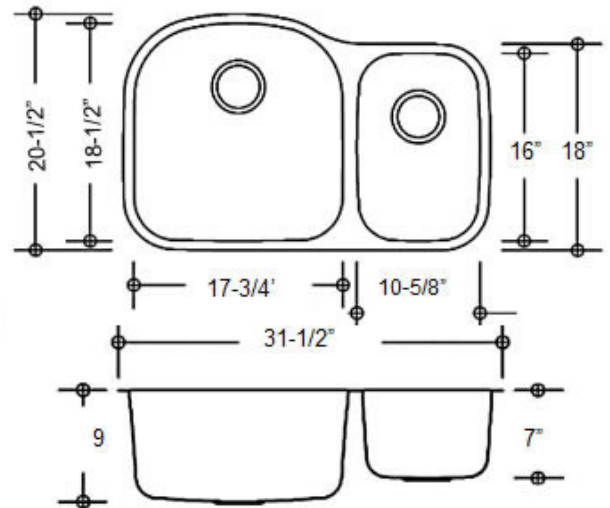

Also available in reverse configuration

OPTIONAL ACCESSORIES:

The following accessories are available for your sink

KB-18-SP3

Model:	KB-18-SP3
Description:	70/30 Double Bowl Kitchen Sink
Material:	304 Premium Stainless Steel
Color:	Stainless Steel
Mounting options:	Under-Mount
Finish:	Brushed Satin
Thickness:	18 gauge
Sound proofing:	10 Point Sound Deadening System
Construction method:	Pressed
Drain size:	3-5/8" Standard USA/Canada
Fits cabinet size:	Made for cabinets 33" and Larger

INCLUSIONS:

Kazza Bella sink includes the following:
 Paper template for cut-out
 Mounting hardware for under-mount.