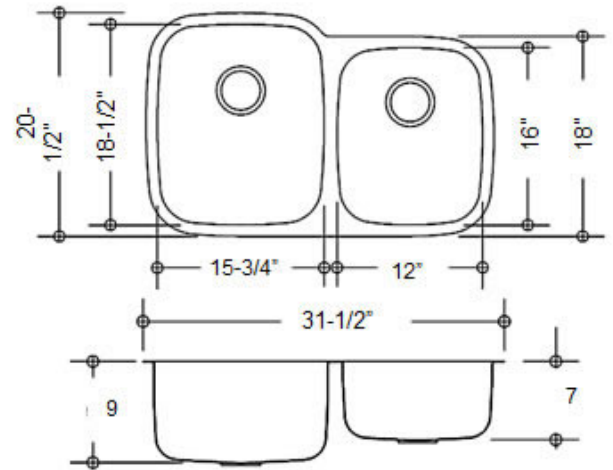

Also available in reverse configuration

OPTIONAL ACCESSORIES:

The following accessories are available for your sink

KB-18-SP4

Model:	KB-18-SP4
Description:	60/40 Double Bowl Kitchen Sink
Material:	304 Premium Stainless Steel
Color:	Stainless Steel
Mounting options:	Under-Mount
Finish:	Brushed Satin
Thickness:	18 gauge
Sound proofing:	10 Point Sound Deadening System
Construction method:	Pressed
Drain size:	3-5/8" Standard USA/Canada
Fits cabinet size:	Made for cabinets 33" and Larger

INCLUSIONS:

Kazza Bella sink includes the following:
 Paper template for cut-out
 Mounting hardware for under-mount.