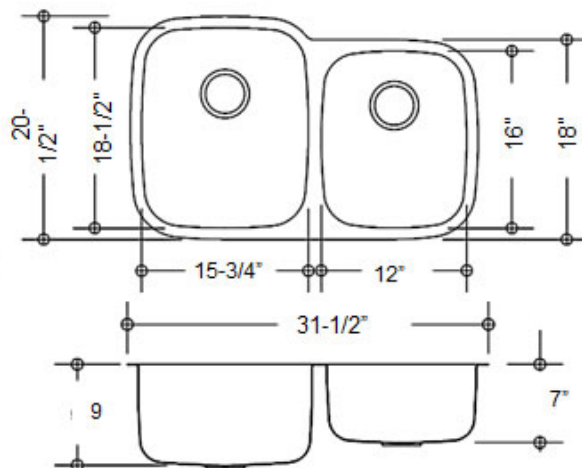

Available Reverse Configuration

OPTIONAL ACCESSORIES:

The following accessories are available for your sink

KB-16-SP4

Model:	KB-16-SP4
Description:	60/40 Double Bowl Kitchen Sink
Material:	304 Premium Stainless Steel
Color:	Stainless Steel
Mounting options:	Under-Mount
Finish:	Brushed Satin
Thickness:	16 gauge
Sound proofing:	10 Point Sound Deadening System
Construction method:	Pressed
Drain size:	3-5/8" Standard USA/Canada
Fits cabinet size:	Made for cabinets 33" and Larger

INCLUSIONS:

Kazza Chic sink includes the following:
 Paper template for cut-out
 Mounting hardware for under-mount.