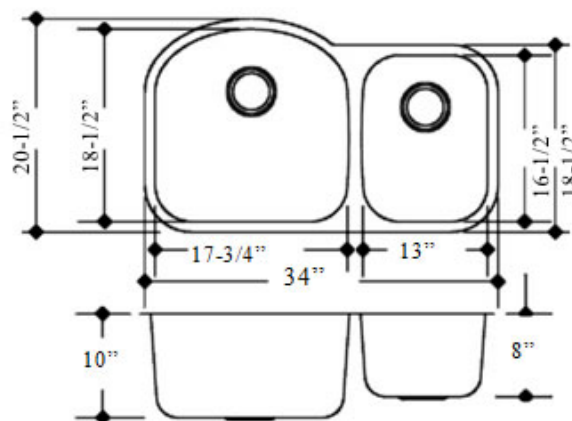

Available Reverse Configuration

OPTIONAL ACCESSORIES:

The following accessories are available for your sink

KG16-100

Model:	KG16-100
Description:	70/30 Double Bowl Kitchen Sink
Material:	304 Premium Stainless Steel
Color:	Stainless Steel
Mounting options:	Under-Mount
Finish:	Brushed Satin
Thickness:	16 gauge
Sound proofing:	10 Point Sound Deadening System
Construction method:	Pressed
Drain size:	3-5/8" Standard USA/Canada
Fits cabinet size:	Made for cabinets 36" and Larger

INCLUSIONS:

Kazza Grand sink includes the following:
 Paper template for cut-out
 Mounting hardware for under-mount
 Grid to protect bottom of the sink and Stainless steel drain