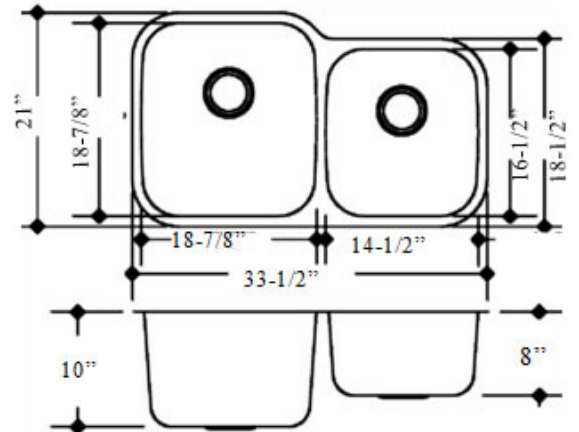

Available Reverse Configuration

OPTIONAL ACCESSORIES:

The following accessories are available for your sink

KG16-400

Model:	KG16-400
Description:	60/40 Double Bowl Kitchen Sink
Material:	304 Premium Stainless Steel
Color:	Stainless Steel
Mounting options:	Under-Mount
Finish:	Brushed Satin
Thickness:	16 gauge
Sound proofing:	10 Point Sound Deadening System
Construction method:	Pressed
Drain size:	3-5/8" Standard USA/Canada
Fits cabinet size:	Made for cabinets 36" and Larger

INCLUSIONS:

Kazza Grand sink includes the following:
 Paper template for cut-out
 Mounting hardware for under-mount
 Grid to protect bottom of the sink and Stainless steel drain