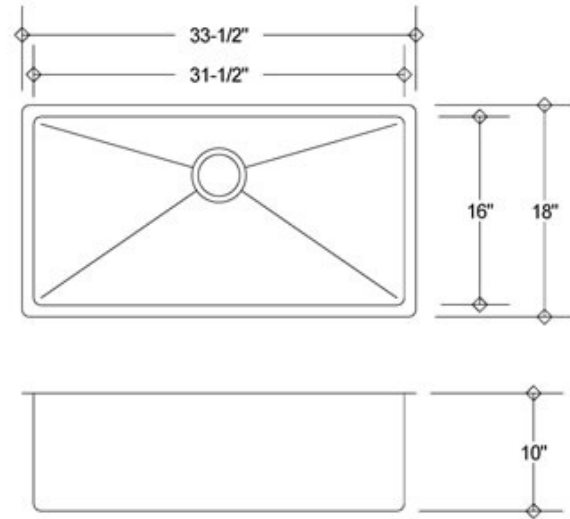

OPTIONAL ACCESSORIES:

The following accessories are available for your sink