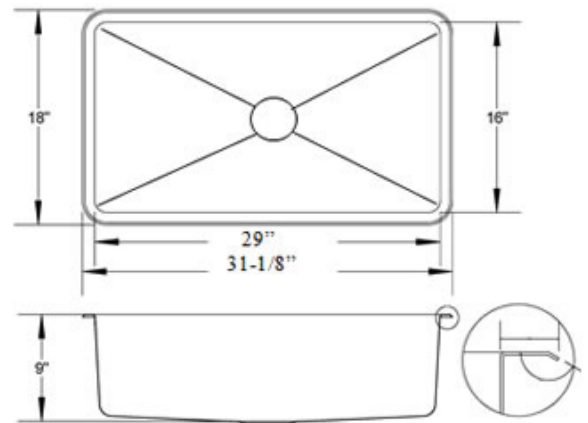

KAZZA HANDMADE

OPTIONAL ACCESSORIES:

The following accessories are available for your sink

KH16-1100

Model:	KH16-1100
Description:	31" Single Square Kitchen Sink Radius 20
Material:	304 Premium Stainless Steel
Color:	Stainless Steel
Mounting options:	Under-Mount
Finish:	Brushed Satin
Thickness:	16 gauge
Sound proofing:	5 Point Sound Deadening System
Construction method:	Handmade
Drain size:	3-5/8" Standard USA/Canada
Fits cabinet size:	Made for cabinets 32" and Larger

INCLUSIONS:

Kazza Handmade sink includes the following:
Paper template for cut-out
Mounting hardware for under-mount & Drop-In.
Grid to protect bottom of the sink and Stainless steel drain

WWW.KAZZASINKS.COM