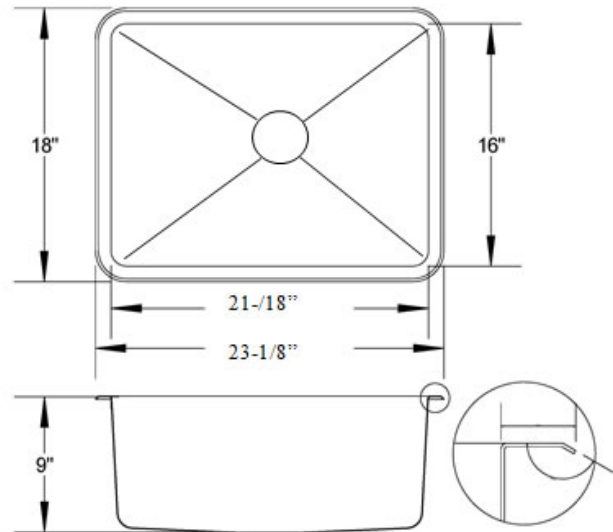

KAZZA HANDMADE

OPTIONAL ACCESSORIES:

The following accessories are available for your sink

KH16-1200

Model:	KH16-1200
Description:	23" Square Kitchen Sink Radius 20
Material:	304 Premium Stainless Steel
Color:	Stainless Steel
Mounting options:	Under-Mount
Finish:	Brushed Satin
Thickness:	16 gauge
Sound proofing:	5 Point Sound Deadening System
Construction method:	Handmade
Drain size:	3-5/8" Standard USA/Canada
Fits cabinet size:	Made for cabinets 24" and Larger

INCLUSIONS:

Kazza Handmade sink includes the following:
Paper template for cut-out
Mounting hardware for under-mount & Drop-In.
Grid to protect bottom of the sink and Stainless steel drain

WWW.KAZZASINKS.COM