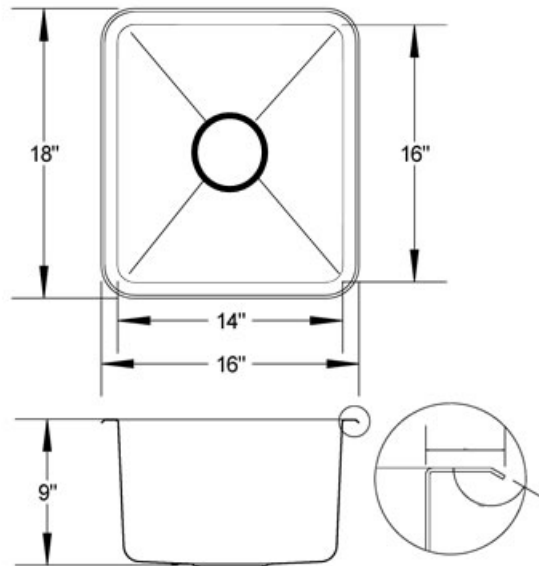

KAZZA HANDMADE

OPTIONAL ACCESSORIES:

The following accessories are available for your sink

KH16-1300

Model:	KH16-1300
Description:	Bar Square Sink Radius 20
Material:	304 Premium Stainless Steel
Color:	Stainless Steel
Mounting options:	Under-Mount
Finish:	Brushed Satin
Thickness:	16 gauge
Sound proofing:	5 Point Sound Deadening System
Construction method:	Handmade
Drain size:	3-5/8" Standard USA/Canada
Fits cabinet size:	Made for cabinets 24" and Larger

INCLUSIONS:

Kazza Handmade sink includes the following:
Paper template for cut-out
Mounting hardware for under-mount & Drop-In.
Grid to protect bottom of the sink and Stainless steel drain

WWW.KAZZASINKS.COM