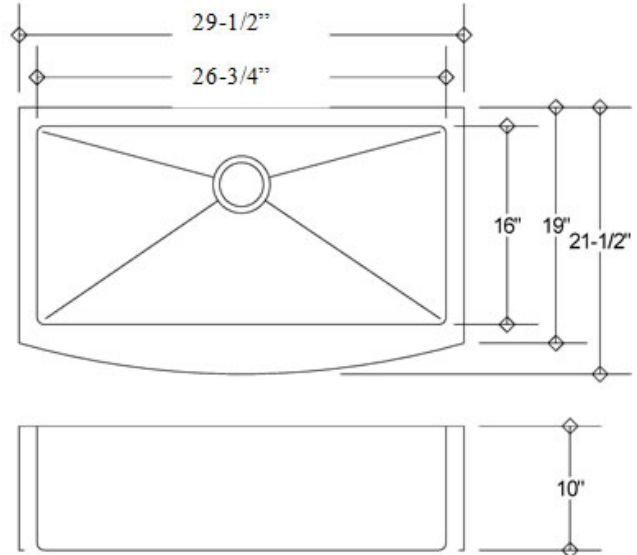

KAZZA HANDMADE

OPTIONAL ACCESSORIES:

The following accessories are available for your sink

KH16-1400

Model:	KH16-1400
Description:	29"Farmer Sink Radius 20
Material:	304 Premium Stainless Steel
Color:	Stainless Steel
Mounting options:	Under-Mount
Finish:	Brushed Satin
Thickness:	16 gauge
Sound proofing:	4 Point Sound Deadening System
Construction method:	Handmade
Drain size:	3-5/8" Standard USA/Canada
Fits cabinet size:	Made for cabinets 30" and Larger

INCLUSIONS:

Kazza Handmade sink includes the following:
Paper template for cut-out
Mounting hardware for under-mount.
Grid to protect bottom of the sink and Stainless steel drain

WWW.KAZZASINKS.COM