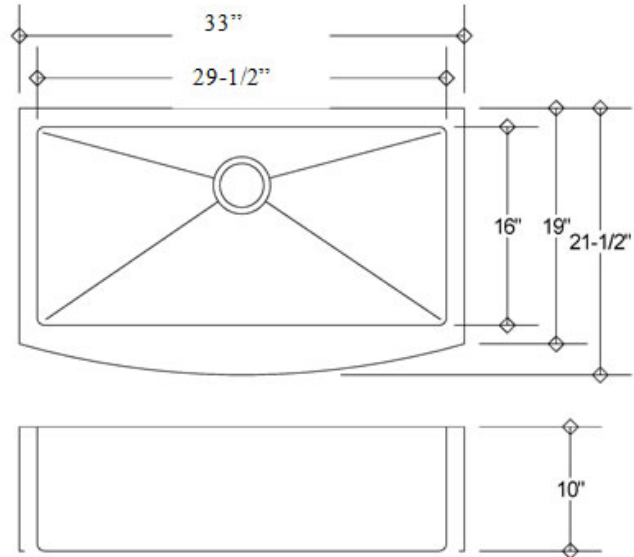

KAZZA HANDMADE

OPTIONAL ACCESSORIES:

The following accessories are available for your sink

KH16-1500

Model:	KH16-1500
Description:	33" Farmer Sink Radius 20
Material:	304 Premium Stainless Steel
Color:	Stainless Steel
Mounting options:	Under-Mount
Finish:	Brushed Satin
Thickness:	16 gauge
Sound proofing:	4 Point Sound Deadening System
Construction method:	Handmade
Drain size:	3-5/8" Standard USA/Canada
Fits cabinet size:	Made for cabinets 34" and Larger

INCLUSIONS:

Kazza Handmade sink includes the following:
Paper template for cut-out
Mounting hardware for under-mount.
Grid to protect bottom of the sink and Stainless steel drain

WWW.KAZZASINKS.COM