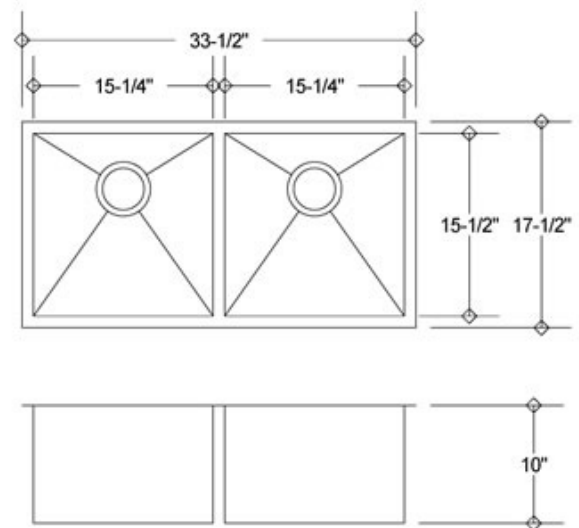

KAZZA HANDMADE

OPTIONAL ACCESSORIES:

The following accessories are available for your sink

KH16-200

Model:	KH16-200
Description:	Double Square Kitchen Sink 0 Radius
Material:	304 Premium Stainless Steel
Color:	Stainless Steel
Mounting options:	Under-Mount
Finish:	Brushed Satin
Thickness:	16 gauge
Sound proofing:	10 Point Sound Deadening System
Construction method:	Handmade
Drain size:	3-5/8" Standard USA/Canada
Fits cabinet size:	Made for cabinets 34" and Larger

INCLUSIONS:

Kazza Handmade sink includes the following:
Paper template for cut-out
Mounting hardware for under-mount.
Grid to protect bottom of the sink and Stainless steel drain

WWW.KAZZASINKS.COM