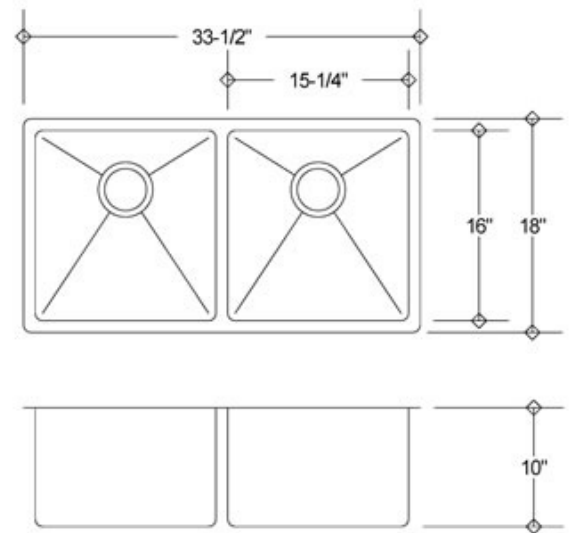

KAZZA HANDMADE

OPTIONAL ACCESSORIES:

The following accessories are available for your sink

KH16-200R

Model:	KH16-200R
Description:	Double Square Kitchen Sink Radius 20
Material:	304 Premium Stainless Steel
Color:	Stainless Steel
Mounting options:	Under-Mount
Finish:	Brushed Satin
Thickness:	16 gauge
Sound proofing:	10 Point Sound Deadening System
Construction method:	Handmade
Drain size:	3-5/8" Standard USA/Canada
Fits cabinet size:	Made for cabinets 34" and Larger

INCLUSIONS:

Kazza Handmade sink includes the following:
Paper template for cut-out
Mounting hardware for under-mount.
Grid to protect bottom of the sink and Stainless steel drain

WWW.KAZZASINKS.COM