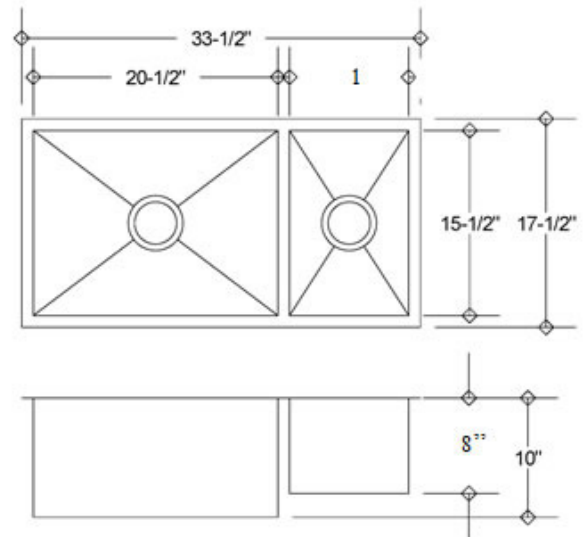

KAZZA HANDMADE

OPTIONAL ACCESSORIES:

The following accessories are available for your sink

KH16-300

Model:	KH16-300
Description:	Double Square 70/30 Kitchen Sink 0 Radius
Material:	304 Premium Stainless Steel
Color:	Stainless Steel
Mounting options:	Under-Mount
Finish:	Brushed Satin
Thickness:	16 gauge
Sound proofing:	10 Point Sound Deadening System
Construction method:	Handmade
Drain size:	3-5/8" Standard USA/Canada
Fits cabinet size:	Made for cabinets 34" and Larger

INCLUSIONS:

Kazza Handmade sink includes the following:
Paper template for cut-out
Mounting hardware for under-mount.
Grid to protect bottom of the sink and Stainless steel drain

WWW.KAZZASINKS.COM