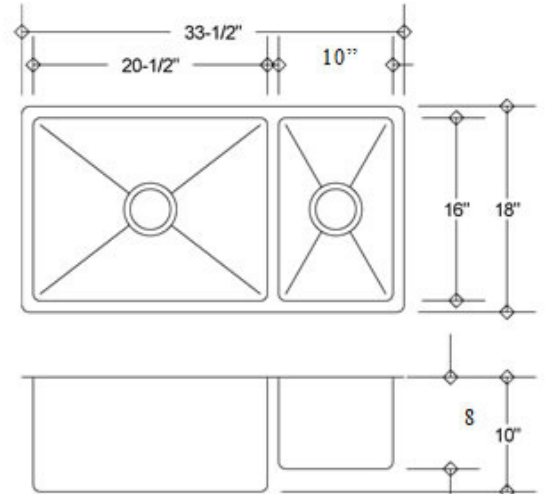

KAZZA

KAZZA HANDMADE

OPTIONAL ACCESSORIES:

The following accessories are available for your sink

KH16-300R

Model:	KH16-300R
Description:	Double Square 70/30 Kitchen Sink Radius 20
Material:	304 Premium Stainless Steel
Color:	Stainless Steel
Mounting options:	Under-Mount
Finish:	Brushed Satin
Thickness:	16 gauge
Sound proofing:	10 Point Sound Deadening System
Construction method:	Handmade
Drain size:	3-5/8" Standard USA/Canada
Fits cabinet size:	Made for cabinets 34" and Larger

INCLUSIONS:

Kazza Handmade sink includes the following:
Paper template for cut-out
Mounting hardware for under-mount.
Grid to protect bottom of the sink and Stainless steel drain

WWW.KAZZASINKS.COM