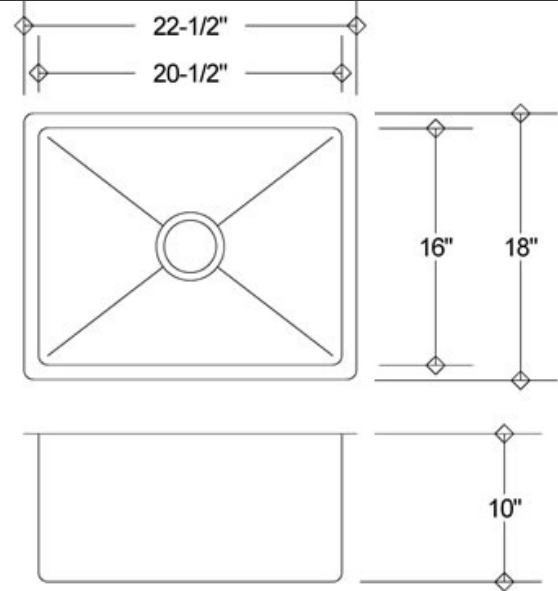

KAZZA HANDMADE

OPTIONAL ACCESSORIES:

The following accessories are available for your sink

KH16-400R

Model:	KH16-400R
Description:	Small Square Kitchen Sink Radius 20
Material:	304 Premium Stainless Steel
Color:	Stainless Steel
Mounting options:	Under-Mount
Finish:	Brushed Satin
Thickness:	16 gauge
Sound proofing:	5 Point Sound Deadening System
Construction method:	Handmade
Drain size:	3-5/8" Standard USA/Canada
Fits cabinet size:	Made for cabinets 24" and Larger

INCLUSIONS:

Kazza Handmade sink includes the following:
Paper template for cut-out
Mounting hardware for under-mount.
Grid to protect bottom of the sink and Stainless steel drain

WWW.KAZZASINKS.COM