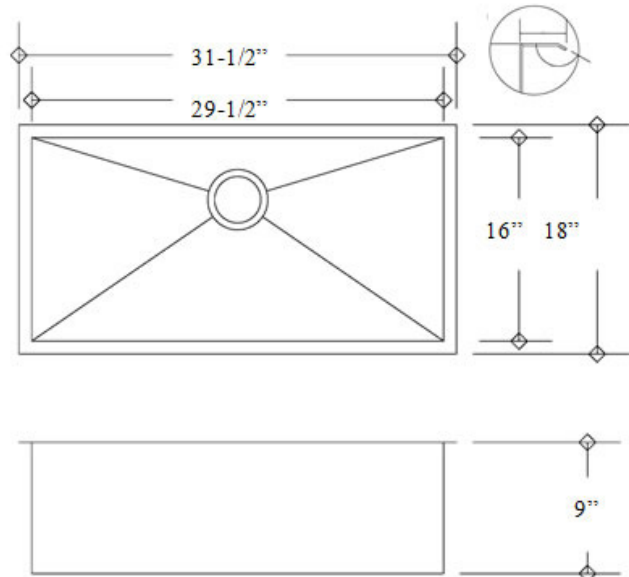

KAZZA HANDMADE

OPTIONAL ACCESSORIES:

The following accessories are available for your sink

KH16-600

Model:	KH16-600
Description:	Double Square 70/30 Kitchen Sink 0 Radius
Material:	304 Premium Stainless Steel
Color:	Stainless Steel
Mounting options:	Under-Mount
Finish:	Brushed Satin
Thickness:	16 gauge
Sound proofing:	5 Point Sound Deadening System
Construction method:	Handmade
Drain size:	3-5/8" Standard USA/Canada
Fits cabinet size:	Made for cabinets 32" and Larger

INCLUSIONS:

Kazza Handmade sink includes the following:
Paper template for cut-out
Mounting hardware for under-mount & Drop-In.
Grid to protect bottom of the sink and Stainless steel drain

WWW.KAZZASINKS.COM