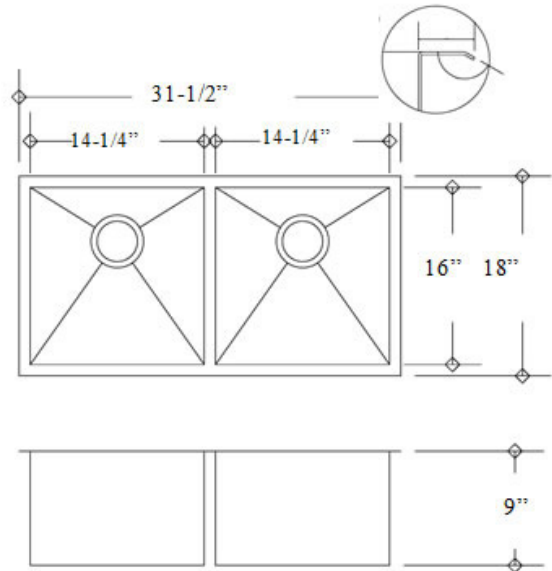

OPTIONAL ACCESSORIES:

The following accessories are available for your sink