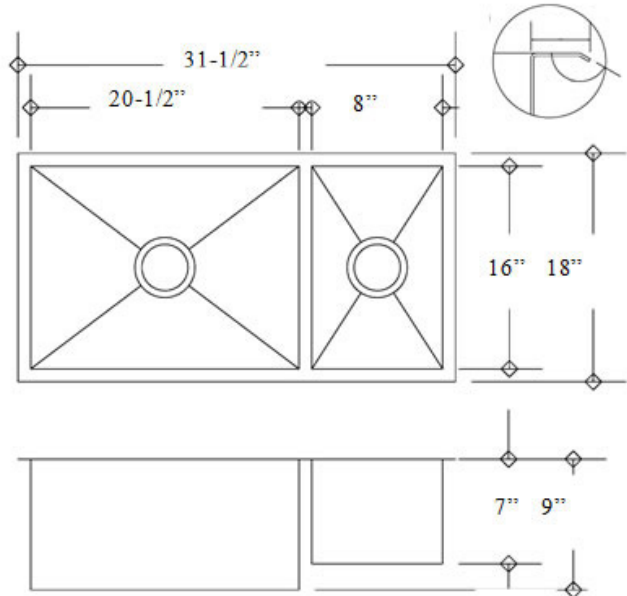

OPTIONAL ACCESSORIES:

The following accessories are available for your sink